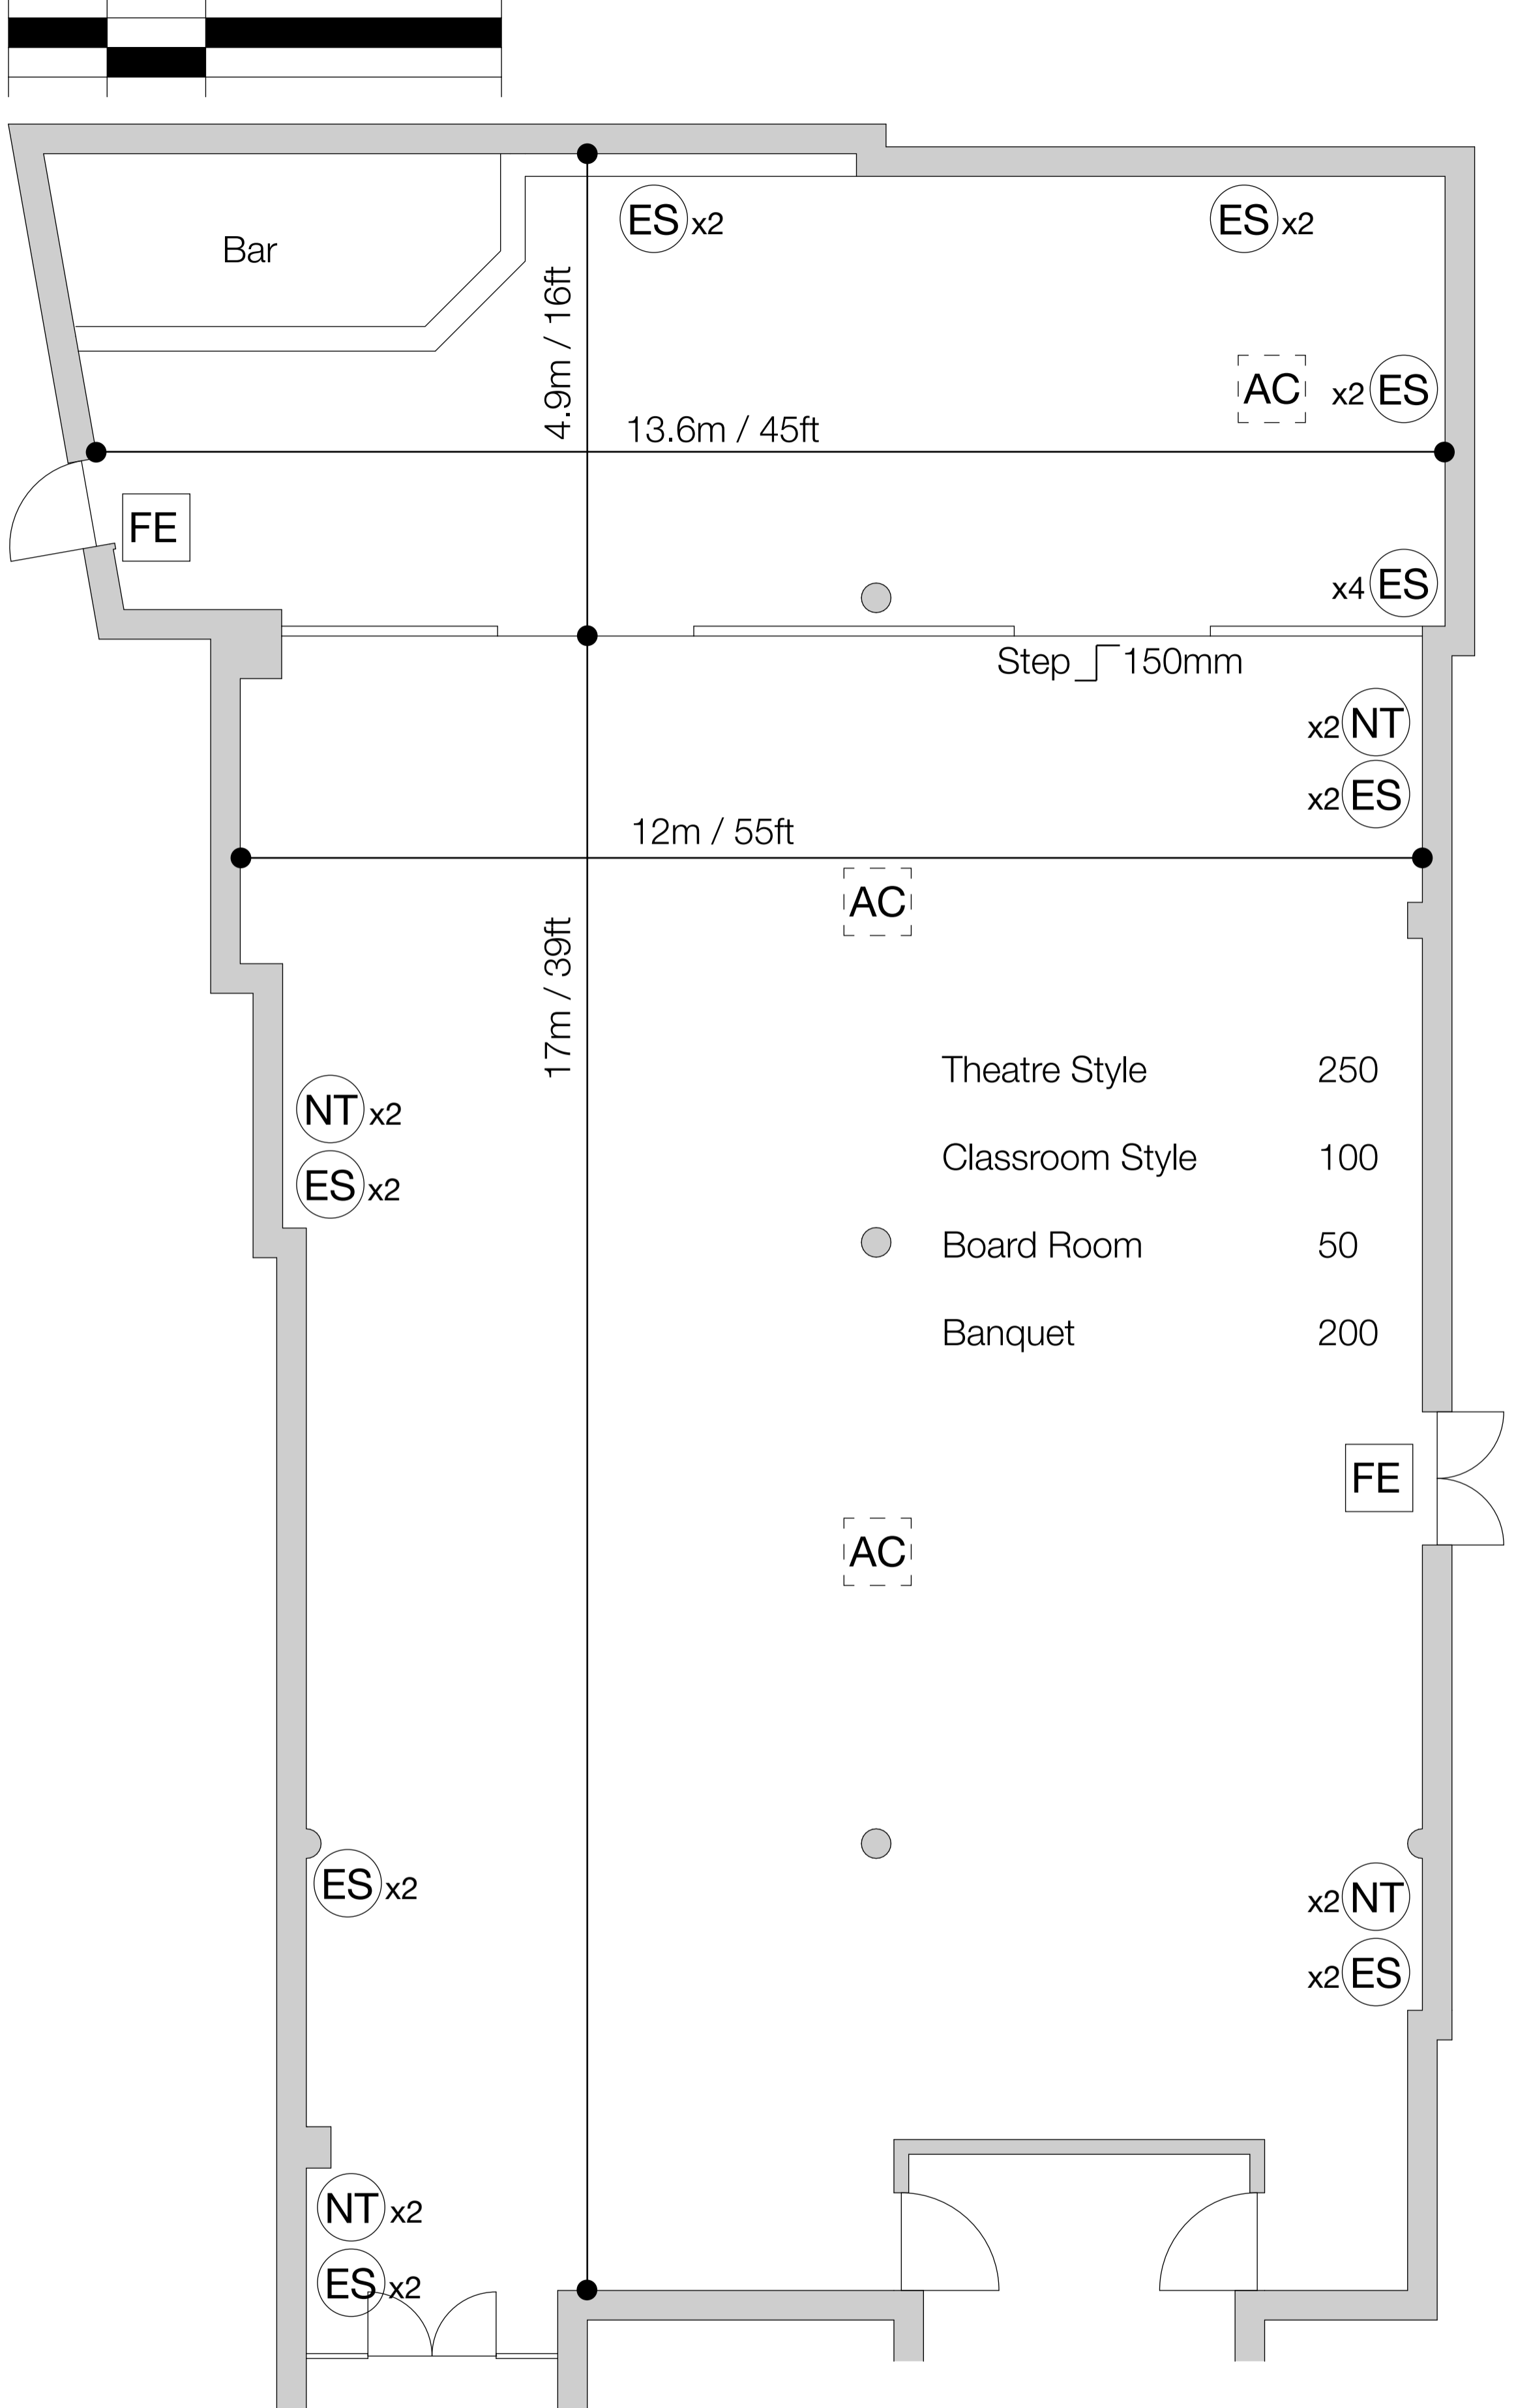

# Tapestry Suite

- (NT)** Network / telephone
- (ES)** Electric Socket
- (FE)** Fire Exit
- (AC)** Air Conditioning Units